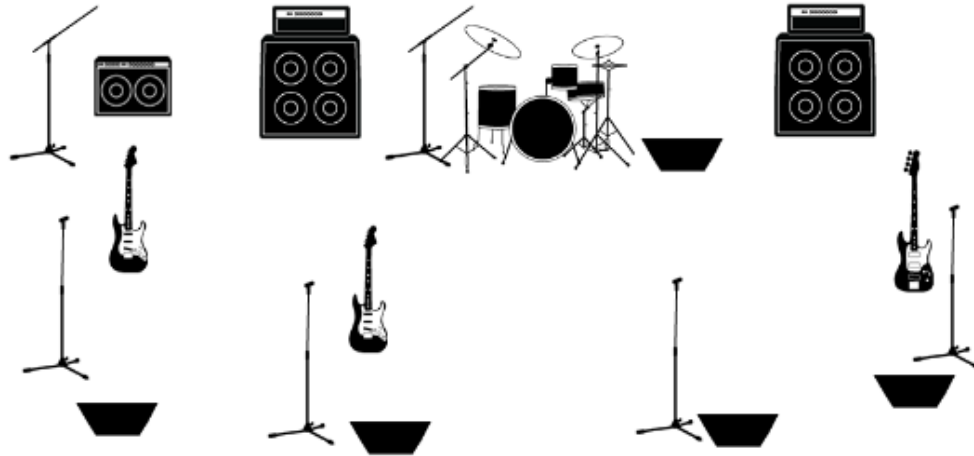

PTY Technical Rider

Musician	Role	Amp	DI	Microphone
Olivia	Vocals	No	No	Sennheiser XSW2 E-835
John	Rhythm Guitar/ Vocals	Boss Katana 4x10 cab or Fender Mustang	x1	Sennheiser E-835
Dave	Bass/ Vocals	Peavey 500w 4x10	x1	Shure SM58
Chris	Lead Guitar/ Vocals	VOX AC15/ Shure SM57	x1	Sennheiser E-835
Drummer	Drums	No	No	No

Drums - 22' Kick, 14" Snare, 10" Rack Tom, 16" Floor Tom.

Channel	Input
1	Kick
2	Snare
3	Rack tom
4	Floor Tom
5	OH Left
6	OH Right
7	Bass
8	Rhythm Guitar
9	Lead Guitar
10	Olivia VOX
11	John VOX
12	Dave VOX
13	Chris VOX
14	Click
15	Track